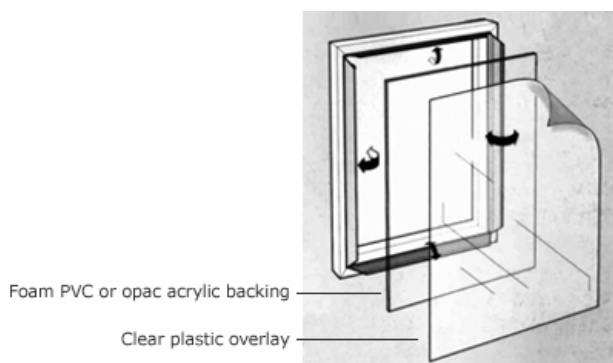

Snap lock poster displays

These two-piece frames feature a smooth, easy snap action where only the inner frame opens, to prevent unsightly movement and gaps in mitred corners, no matter how often they're opened. They make short work of refreshing your displays, and are made of 100% UV resistant, non-corrosive long-life materials.

At just 12mm thick, it's also the thinnest snap display on the market, and can be neatly recessed into a wall. It's ideal for lighting cabinets too – with opal acrylic backing for a diffused glow.

As the NZ manufacturing distributor, we import the frame extrusions and can tailor frames to your needs, including a tamper resistant option in some models. We'll happily supply frames powder-coated to match your corporate or brand colours. For illuminated options, see our range of Easy Loader LED Illuminated displays.

How it works

- Snap open the four inner sections to easily change your poster.
- Poster is sandwiched between backing and clear overlay.

Mini Easy Loader Frame with Mini Snap

Good things come in small frames (A5) and not so small frames that include foam PVC backing and clear cover sheet. Ask us for recommendations.

- Suitable for standard sized frames from A5 up to A1 – and tailored dimensions.
- Normally contains a 3mm foam PVC backing & 1mm clear overlay.
- Width - 26mm Thickness - 12mm
- Snap section covers 10mm of poster.
- The outer frame dimension is 35mm larger than the poster size.
- The mini frame can accept material up to 6mm thick including cover.
- These are not sold in knock down form.
- Available in polished silver or gold finish, or standard anodised satin silver aluminium.
- Also available in a tamper resistant option.